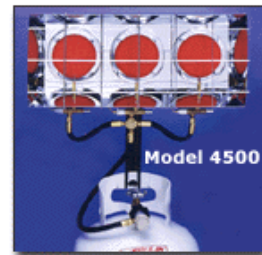

The Old Candle Barn, Inc.

Paulin Heaters, Hoses and Accessories

Order Form

#5500

The Paulin Heaters Are Discontinued

[Click Here For Updated Mr. Heater Information](#)

#7500

<u>Item #</u>	<u>Description</u>	<u>Order QTY</u>	<u>Case Quantity</u>
Heaters and Parts			
1500	Heater, Single, 9,000 - 15,000 BTU		4
1500-EZ	Heater, Single, 9,000 - 15,000 BTU, E.I.		6
2500	Heater, Double, 18,000 - 30,000 BTU		3
2500-EZ	Heater, Double, 18,000 - 30,000 BTU, E.I.		3
3500	Heater, Cooker, 9,000 - 15,000 BTU		4
3500-EZ	Heater, Cooker, 9,000 - 15,000 BTU, E.I.		6
4500	Heater, Triple, 27,000 - 45,000 BTU		3
5500	Heater, Mini Propane, 3,500 BTU		6
7500	Heater, Tough Pup Indoor Propane, 4 - 8,000 BTU		4
1030	Safety Shut-Off w/Orifice Assembly		12
1035	Thermocouple, 10"		12
1040	Screen Assembly, For Heater Burner		12
1055	Electrode Wire, 13"		12
2025	Regulator & Tank Union Assembly		12
3015	Regulator Assembly		12
5010	Burner Assembly, For 5000/6000		12
5015	Valve w/Orifice, For 5000		12
7512	Ceramic Tile w/Gasket, For Tough Pup		12
7531	Knob, For Control Valve, For Tough Pup		6
7580	Wire Guard, For Tough Pup		6
Hoses and Accessories			
3101	Conversion Kit, For Campstove-Gasoline to Propane		12
3103	Hose, 24", 3/8-MP..3/8FF		12
3105	Hose, 36", 3/8-MP..3/8-FF		12
3111	Gas Level Indicator, EZ Check, Magnetic		6
3112	Hose, 12" POL-M..1/4-IMF		12
3113	Hose, 18" POL-M..1/4-IMF		12
3114	Hose, 24" POL-M..1/4-IMF		12
3115	Hose, 30" POL-M..1/4-IMF		12
3116	Hose, 36" POL-M..1/4-IMF		12
3117	Hose, 22" & Regulator, POL-M..3/8-FF		6
3118	Hose, 22" Dual & Regulator, QCC-F..3/8-FF..3/8-FF		6