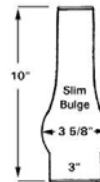

LA57946

3 x 10 Slim
Lamp Chimney