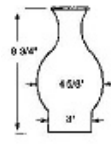

## Lamps, Oil and Accessories

\* See Order Form for additional chimney sizes

**LA57904**

1 1/4 x 4 1/2  
Lamp Chimney

**LA57920**

2 1/2 x 7 1/2  
Lamp Chimney

**LA57924**

2 1/2 x 7 1/2 CT  
Lamp Chimney

**LA57932**

3 x 8 1/2 Clear  
Lamp Chimney

**LA57966i**

3 x 8 1/2  
(4 3/4\" Bulge)  
Large Bulge CT  
Lamp Chimney

**LA57967i**

3 x 8 1/2  
(4 3/4\" Bulge)  
H-S-H, CT  
Lamp Chimney

**OCB-CT**

3 x 8 1/4  
(3 7/8\" Bulge)  
Beaded Top  
Lamp Chimney