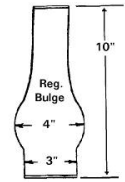

LA57944

3 x 10 Regular
Lamp Chimney