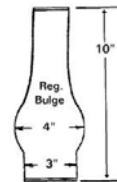

LA57944

3 x 10 Regular
Lamp Chimney