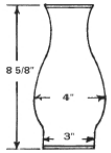

LA417B

3 x 8 5/8 Flare
Top Chimney