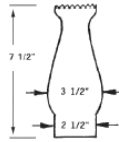

2 1/2 x 7 1/2
Lamp Chimney

LA57924

2 1/2 x 7 1/2 CT
Lamp Chimney

LA1783635

3 x 8 1/2 Clear
Lamp Chimney

LA57933
3/4 Frosted

LA1783636

3 x 8 1/2
(4" Bulge)
Crimp Top
Lamp Chimney