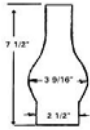

LA57920

2 1/2 x 7 1/2
Lamp Chimney