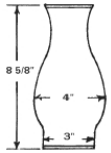

LA57904

1 1/4 x 4 1/2
Lamp Chimney

LA57920

2 1/2 x 7 1/2
Lamp Chimney

LA57924

2 1/2 x 7 1/2 CT
Lamp Chimney

LA1783635

3 x 8 1/2 Clear
Lamp Chimney

LA57933

3/4 Frosted

OCB-CT

3 x 8 1/4
(3 7/8" Bulge)
Crimp Top
Lamp Chimney

LA1783632

3 x 8 1/2
(5" Bulge)
Large Bulge CT
Lamp Chimney

LA1791352

3 x 8 1/2
(5" Bulge)
H-S-H
Lamp Chimney