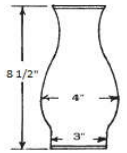

LA57904

1 1/4 x 4 1/2
Lamp Chimney

LA57920

2 1/2 x 7 1/2
Lamp Chimney

LA57924

2 1/2 x 7 1/2 CT
Lamp Chimney

LA57932

3 x 8 1/2 Clear
Lamp Chimney

LA57933

3/4 Frosted

LA57966i

3 x 8 1/2
(4 3/4\" Bulge)
Large Bulge CT
Lamp Chimney

LA57967i

3 x 8 1/2
(4 3/4\" Bulge)
H-S-H, CT
Lamp Chimney

OCB-FTLB
3 x 8 1/2
(4 7/8\" Bulge)
Flare Top
Lamp Chimney

LA417B