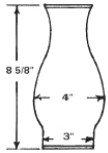

## Lamps, Oil and Accessories

\* See Order Form for additional chimney sizes

**LA57904**

1 1/4 x 4 1/2  
Lamp Chimney

**LA57920**

2 1/2 x 7 1/2  
Lamp Chimney

**LA57924**

2 1/2 x 7 1/2 CT  
Lamp Chimney

**LA57932**

3 x 8 1/2 Clear  
Lamp Chimney

**LA57966i**

3 x 8 1/2  
(4 3/4\" Bulge)  
Large Bulge CT  
Lamp Chimney

**LA57967i**

3 x 8 1/2  
(4 3/4\" Bulge)  
H-S-H, CT  
Lamp Chimney

**OCB-CT**

3 x 8 1/4  
(3 7/8\" Bulge)  
Beaded Top  
Lamp Chimney