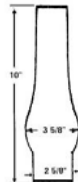

LA57942

2 5/8 x 10
Lamp Chimney