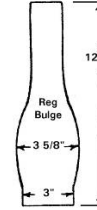

3 x 8 1/2 Flare
Top Chimney

LA57942

2 5/8 x 10 Rayo
Lamp Chimney

LA57944

3 x 10 Regular
Lamp Chimney

LA57946

3 x 10 Slim
Lamp Chimney

LA57954