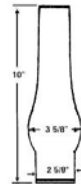

LA57904

1 1/4 x 4 1/2
Lamp Chimney

LA57920

2 1/2 x 7 1/2
Lamp Chimney

LA57924

2 1/2 x 7 1/2 CT
Lamp Chimney

LA57932

3 x 8 1/2 Clear
Lamp Chimney

LA57966i

3 x 8 1/2
(4 3/4\" Bulge)
Large Bulge CT
Lamp Chimney

LA57967i

3 x 8 1/2
(4 3/4\" Bulge)
H-S-H, CT
Lamp Chimney

OCB-CT

3 x 8 1/4
(3 7/8\" Bulge)
Beaded Top
Lamp Chimney

LA417B

3 x 8 1/2 Flare
Top Chimney