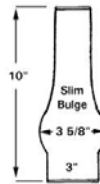

LA57946

3 x 10 Slim
Lamp Chimney