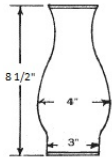

LA57966i

3 x 8 1/2
(4 3/4\" Bulge)
Large Bulge CT
Lamp Chimney

LA57967i

3 x 8 1/2
(4 3/4\" Bulge)
H-S-H, CT
Lamp Chimney

OCB-CT

3 x 8 1/4
(3 7/8\" Bulge)
Beaded Top
Lamp Chimney

LA417B

3 x 8 1/2 Flare
Top Chimney