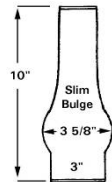

3 x 8 1/2 Flare
Top Chimney

LA57942

2 5/8 x 10 Rayo
Lamp Chimney

LA57944

3 x 10 Regular
Lamp Chimney

LA57946

3 x 10 Slim
Lamp Chimney

LA57954