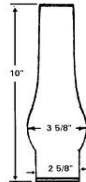

LA57942

2 5/8 x 10 Rayo
Lamp Chimney