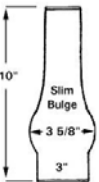

## Lamps, Oil and Accessories

\* See Order Form for additional chimney sizes

**LA57904**

1 1/4 x 4 1/2  
Lamp Chimney

**LA57920**

2 1/2 x 7 1/2  
Lamp Chimney

**LA57924**

2 1/2 x 7 1/2 CT  
Lamp Chimney

**LA57932**

3 x 8 1/2 Clear  
Lamp Chimney

**LA57966i**

3 x 8 1/2  
(4 3/4\" Bulge)  
Large Bulge CT  
Lamp Chimney

**LA57967i**

3 x 8 1/2  
(4 3/4\" Bulge)  
H-S-H, CT  
Lamp Chimney

**OCB-CT**

3 x 8 1/4  
(3 7/8\" Bulge)  
Beaded Top  
Lamp Chimney

**LA417B**

3 x 8 5/8 Flare  
Top Chimney

**LA57942**

2 5/8 x 10  
Lamp Chimney

**LA57944**

3 x 10 Regular  
Lamp Chimney

**LA57946**

3 x 10 Slim  
Lamp Chimney