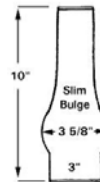

LA57933

3/4 Frosted

OCB-CT

3 x 8 1/4
(3 7/8" Bulge)
Crimp Top
Lamp Chimney

LA1783632

3 x 8 1/2
(5" Bulge)
Large Bulge CT
Lamp Chimney

LA1791352

3 x 8 1/2
(5" Bulge)
H-S-H
Lamp Chimney

LA417B

3 x 8 5/8 Flare
Top Chimney

LA57942

2 5/8 x 10
Lamp Chimney

LA1783634

3 x 10 Regular
Lamp Chimney

LA57946

3 x 10 Slim
Lamp Chimney