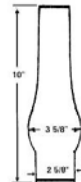

LA57942

2 5/8 x 10
Lamp Chimney